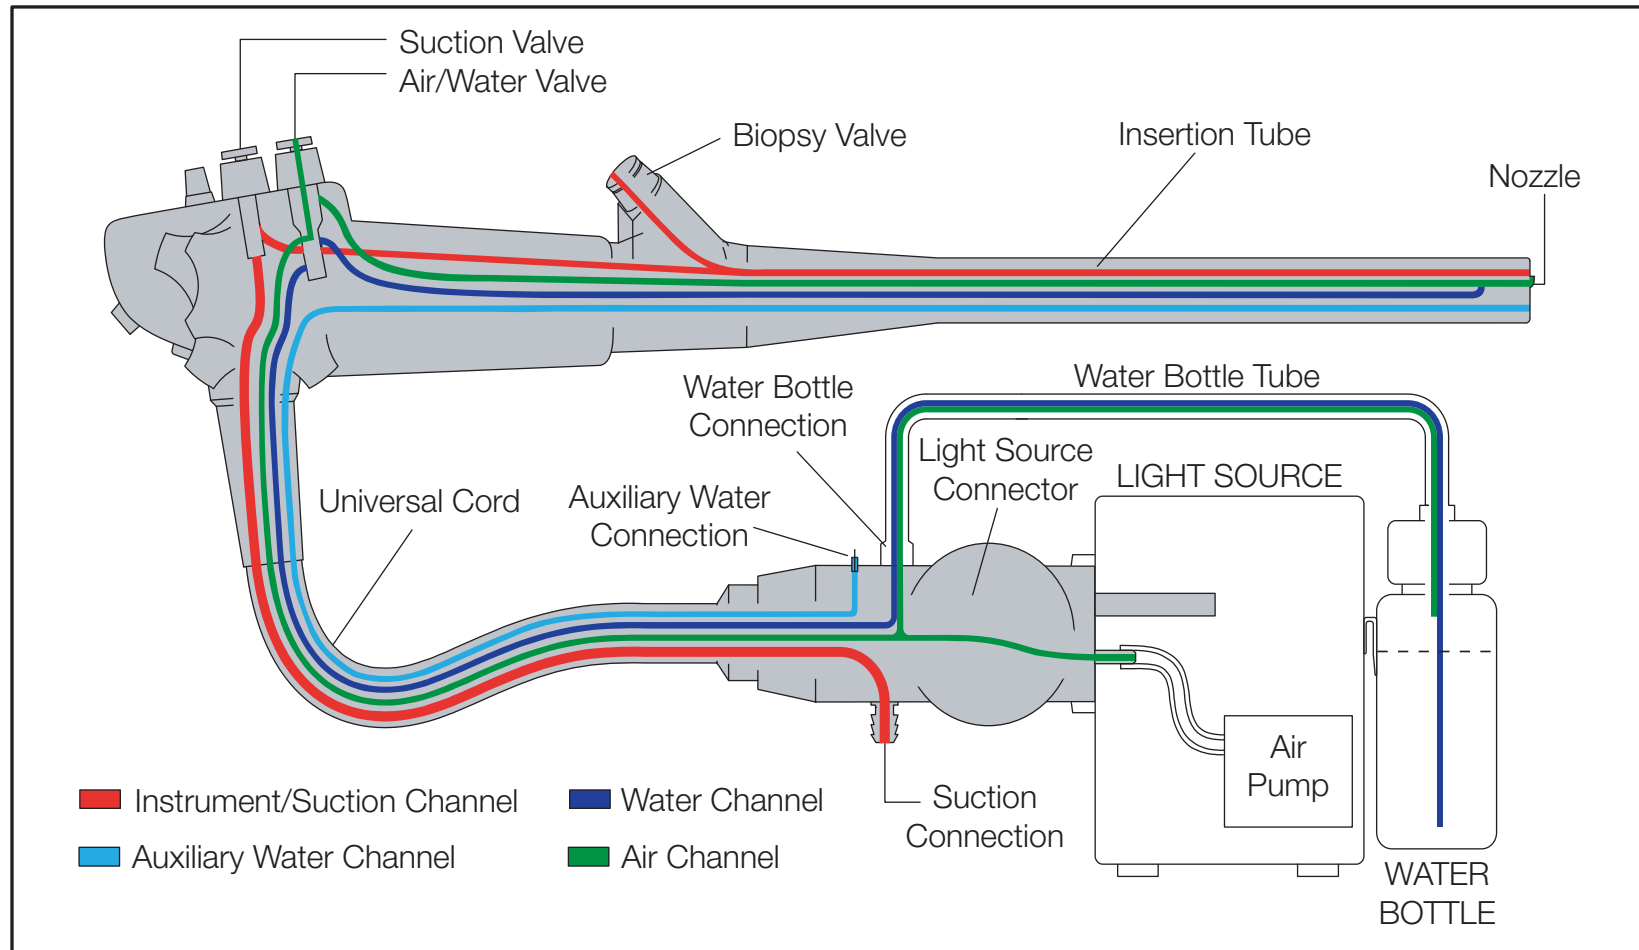

FORWARD VIEWING EUS SCOPE CHANNEL GUIDE

TGF-UC180J

For complete product details see Instructions for Use. | QR 07.269 V1.0 October 2019